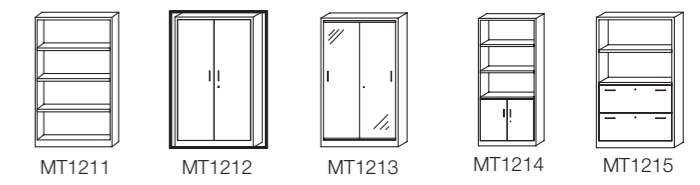

MT1411 MT1412 MT1413 MT1415 MT1516

MT1421 MT1423

Armario metálico con 3 estantes

Metal cabinet 3 shelves / Metallic closet 3 tablettes

MT1211	1500x900x430	MT1216	1500x900x430
MT1212	1500x900x430	MT1221	1500x1200x430
MT1213	1500x900x430	MT1222	1500x1200x430
MT1214	1500x900x430	MT1223	1500x1200x430
MT1215	1500x900x430		

MT1211 MT1212 MT1213 MT1214 MT1215

MT1216 MT1221 MT1222 MT1223

Armario metálico con 1 estante

Metal cabinet 1 shelf / Shelf metallic closet 1 tablette

MT1611	730x900x430
MT1612	730x900x430
MT1613	730x900x430