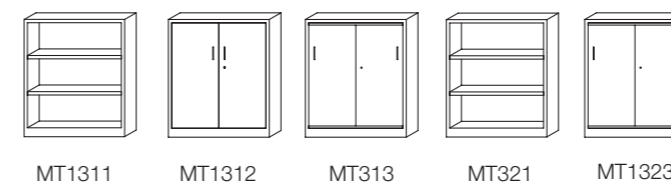

MT1111 MT1112 MT1113 MT1114 MT1115 MT1116

MT1117 MT1121 MT1122 MT1123

Armario metálico con 2 estantes

Metal closet 2 shelves / Metallic closet 2 tablettes

MT1311	1050x900x430	MT1321	1050x1200x430
MT1312	1050x900x430	MT1323	1050x1200x430
MT1313	1050x900x430		