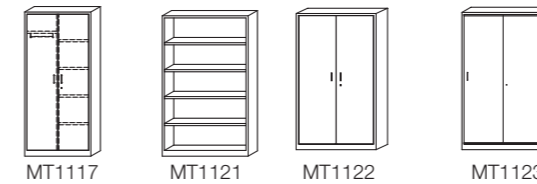

MT1111 MT1112 MT1113 MT1114 MT1115 MT1116

MT1117 MT1121 MT1122 MT1123

Armario metálico con 2 estantes

Metal closet 2 shelves / Metallic closet 2 tablettes

MT1311	1050x900x430	MT1321	1050x1200x430
MT1312	1050x900x430	MT1323	1050x1200x430
MT1313	1050x900x430