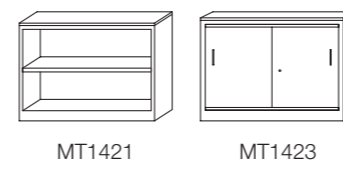

MT1411 MT1412 MT1413 MT1415 MT1516

MT1421 MT1423

Armario metálico con 3 estantes

Metal cabinet 3 shelves / Metallic closet 3 tablettes

MT1211	1500x900x430	MT1216	1500x900x430
MT1212	1500x900x430	MT1221	1500x1200x430
MT1213	1500x900x430	MT1222	1500x1200x430
MT1214	1500x900x430	MT1223	1500x1200x430
MT1215	1500x900x430